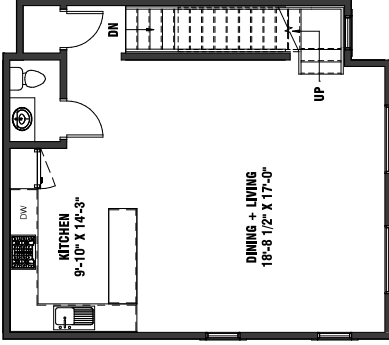

MAIN FLOOR PLAN
RESIDENTIAL SPACE: 624 SQ.FT

SECOND FLOOR PLAN
RESIDENTIAL SPACE: 642 SQ.FT

THIRD FLOOR PLAN
RESIDENTIAL SPACE: 642 SQ.FT

ROOF TOP PLAN