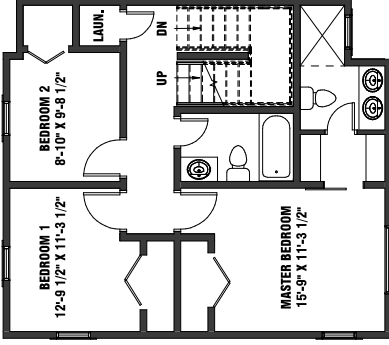

MAIN FLOOR PLAN
RESIDENTIAL SPACE: 624 SQ.FT

SECOND FLOOR PLAN
RESIDENTIAL SPACE: 642 SQ.FT

THIRD FLOOR PLAN
RESIDENTIAL SPACE: 642 SQ.FT

ROOF TOP PLAN